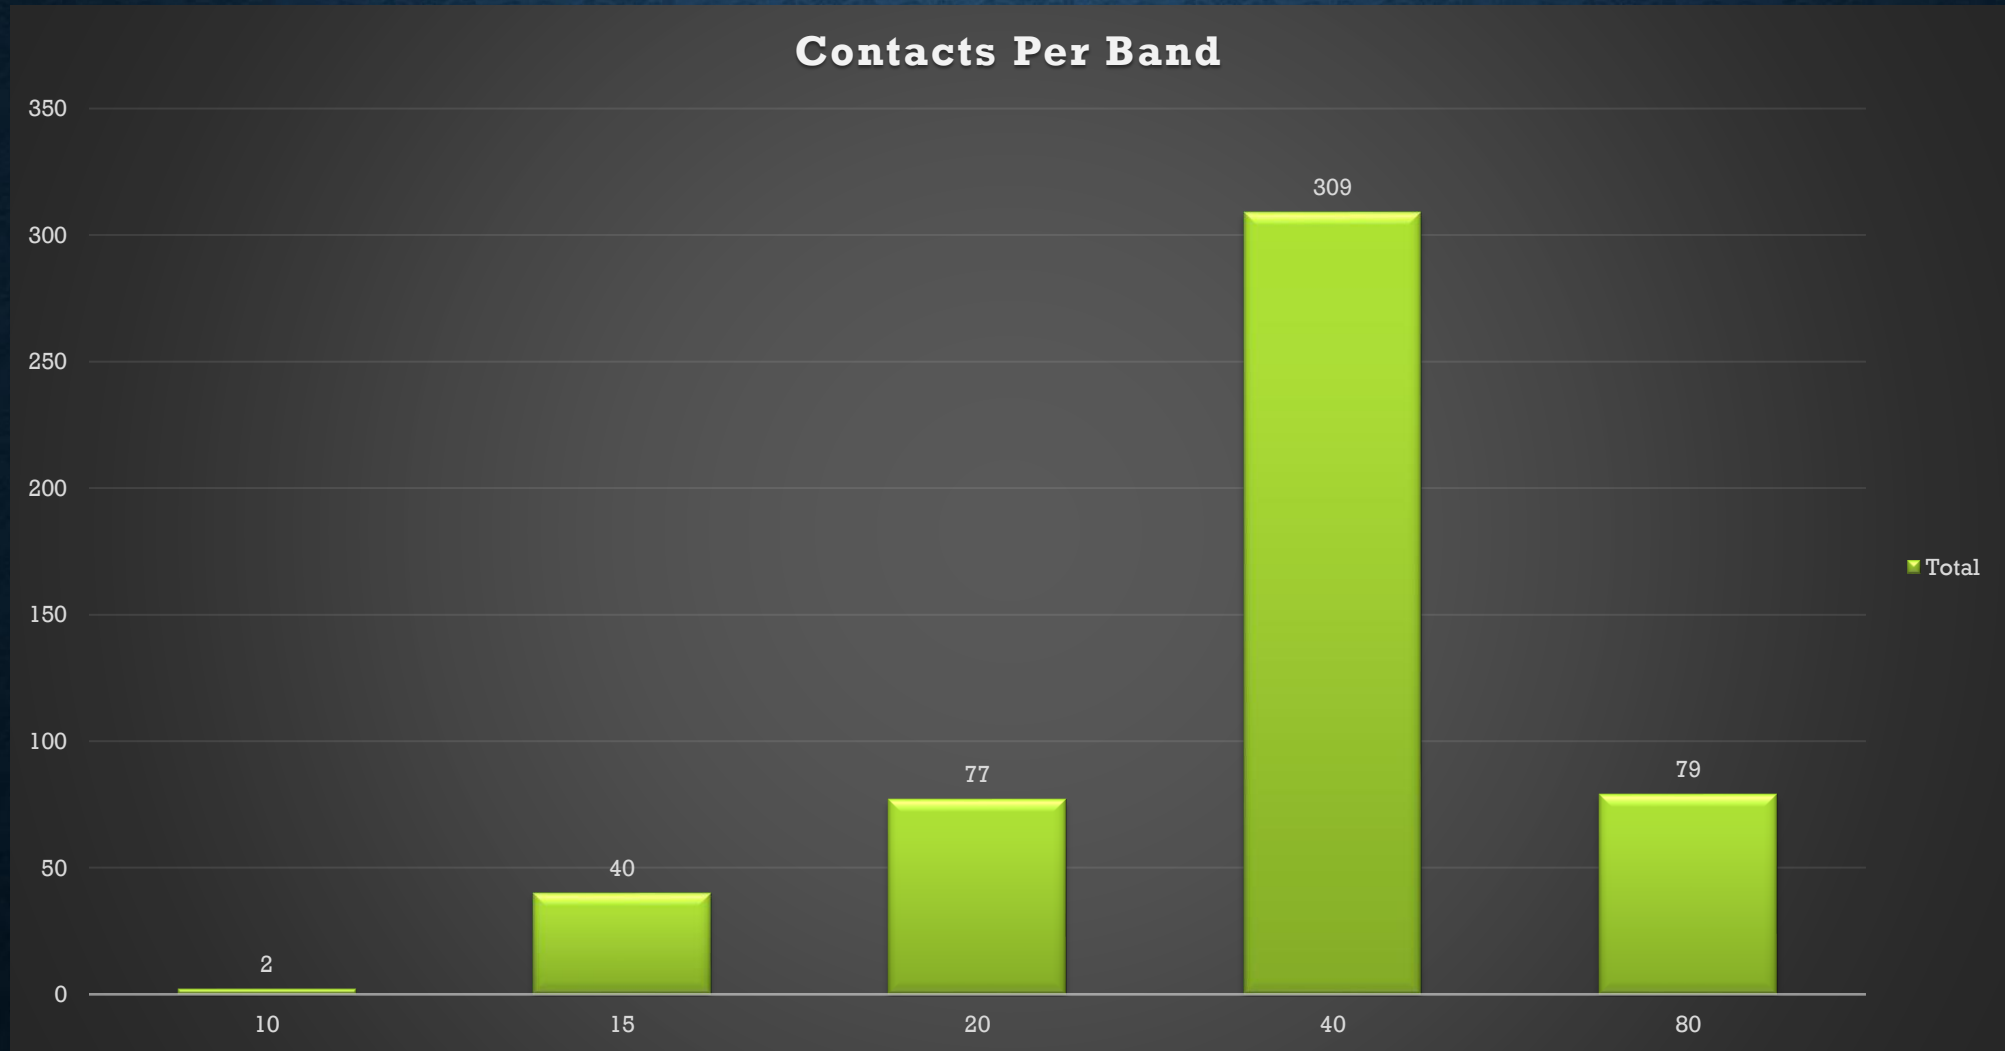

Total bonus points 1,050

(850, 1050, 950, 950 years prior)

Total for Event = 2,410 (1514, 1554, 2020, 2014, 2006 years prior)

RUMMAGE SALE

Items Included From

- Patrick – NW8T – Donations
- Kate – N3KN – Donations
- Dave - K2COE
- Danny – AI4RC
- Cam – W4XXV
- Christopher – K4HZ
- Carlos – N4OTX
- Estate of Max – WB8FLE (SK)

EDUCATIONAL ACTIVITY

FT8 Basics – Cam, W4XXV

- Attended by 6 people
- Handout available on website

CONTACTS – BY OPERATOR

CONTACTS – BY BAND

CONTACTS – BY HOUR

Contacts Per Hour (EST)

CONTACTS – BAND/HOUR

Contacts Per Band By Hour (EST)

	22-1400h	22-1500h	22-1600h	22-1700h	22-1800h	22-1900h	22-2000h	22-2100h	22-2200h	22-2300h	23-0000h	23-0200h	23-0300h	23-0400h	23-0500h	23-0600h	23-0700h	23-0800h	23-0900h	23-1000h	23-1100h	
10																				1	1	
15	1		3	3		2	8	2	4	3								4	4	5	1	
20	3	4	1	4	12	15	2	5	4	5		2	8		3	1	1	1	2	4		
40		23	19	9	7	12	30	9	51	57	3		10	27	4	20	18	10				
80								9	34	9		7	1	4	1	3	11					