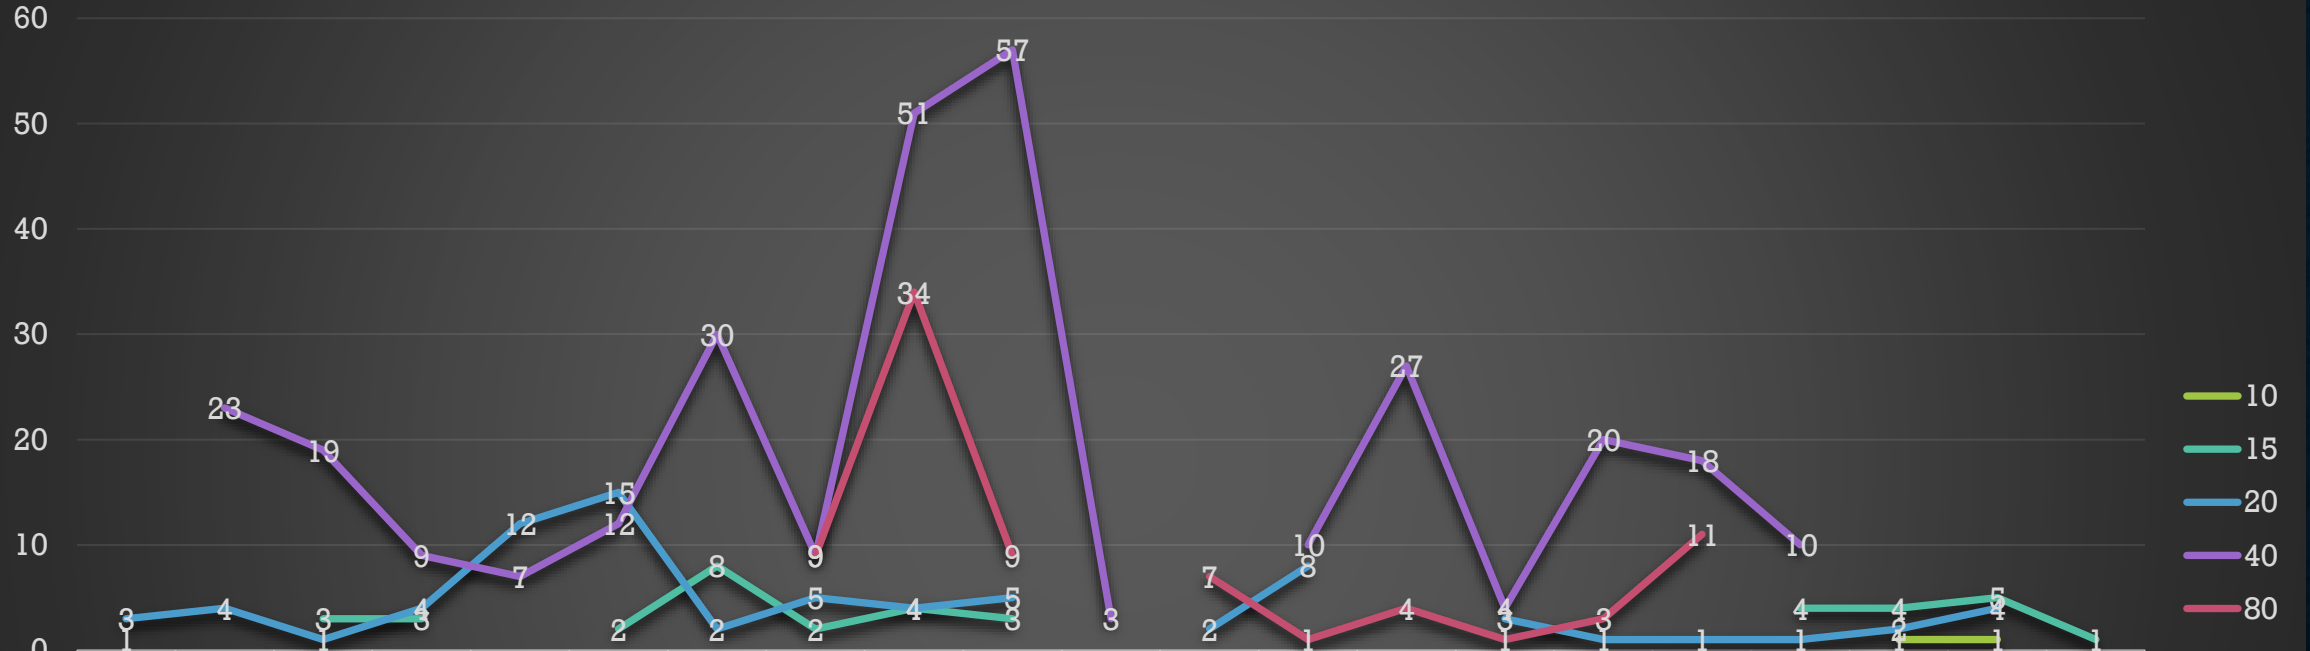

Total bonus points 1,050

(850, 1050, 950, 950 years prior)

Total for Event = 2,410 (1514, 1554, 2020, 2014, 2006 years prior)

RUMMAGE SALE

Items Included From

- Patrick – NW8T – Donations
- Kate – N3KN – Donations
- Dave - K2COE
- Danny – AI4RC
- Cam – W4XXV
- Christopher – K4HZ
- Carlos – N4OTX
- Estate of Max – WB8FLE (SK)

EDUCATIONAL ACTIVITY

FT8 Basics – Cam, W4XXV

- Attended by 6 people
- Handout available on website

CONTACTS – BY OPERATOR

CONTACTS – BY BAND

CONTACTS – BY HOUR

Contacts Per Hour (EST)

CONTACTS – BAND/HOUR

Contacts Per Band By Hour (EST)

	22-1400h	22-1500h	22-1600h	22-1700h	22-1800h	22-1900h	22-2000h	22-2100h	22-2200h	22-2300h	23-0000h	23-0200h	23-0300h	23-0400h	23-0500h	23-0600h	23-0700h	23-0800h	23-0900h	23-1000h	23-1100h	
10																				1	1	
15	1		3	3		2	8	2	4	3								4	4	5	1	
20	3	4	1	4	12	15	2	5	4	5		2	8		3	1	1	1	2	4		
40		23	19	9	7	12	30	9	51	57	3		10	27	4	20	18	10				
80								9	34	9		7	1	4	1	3	11					