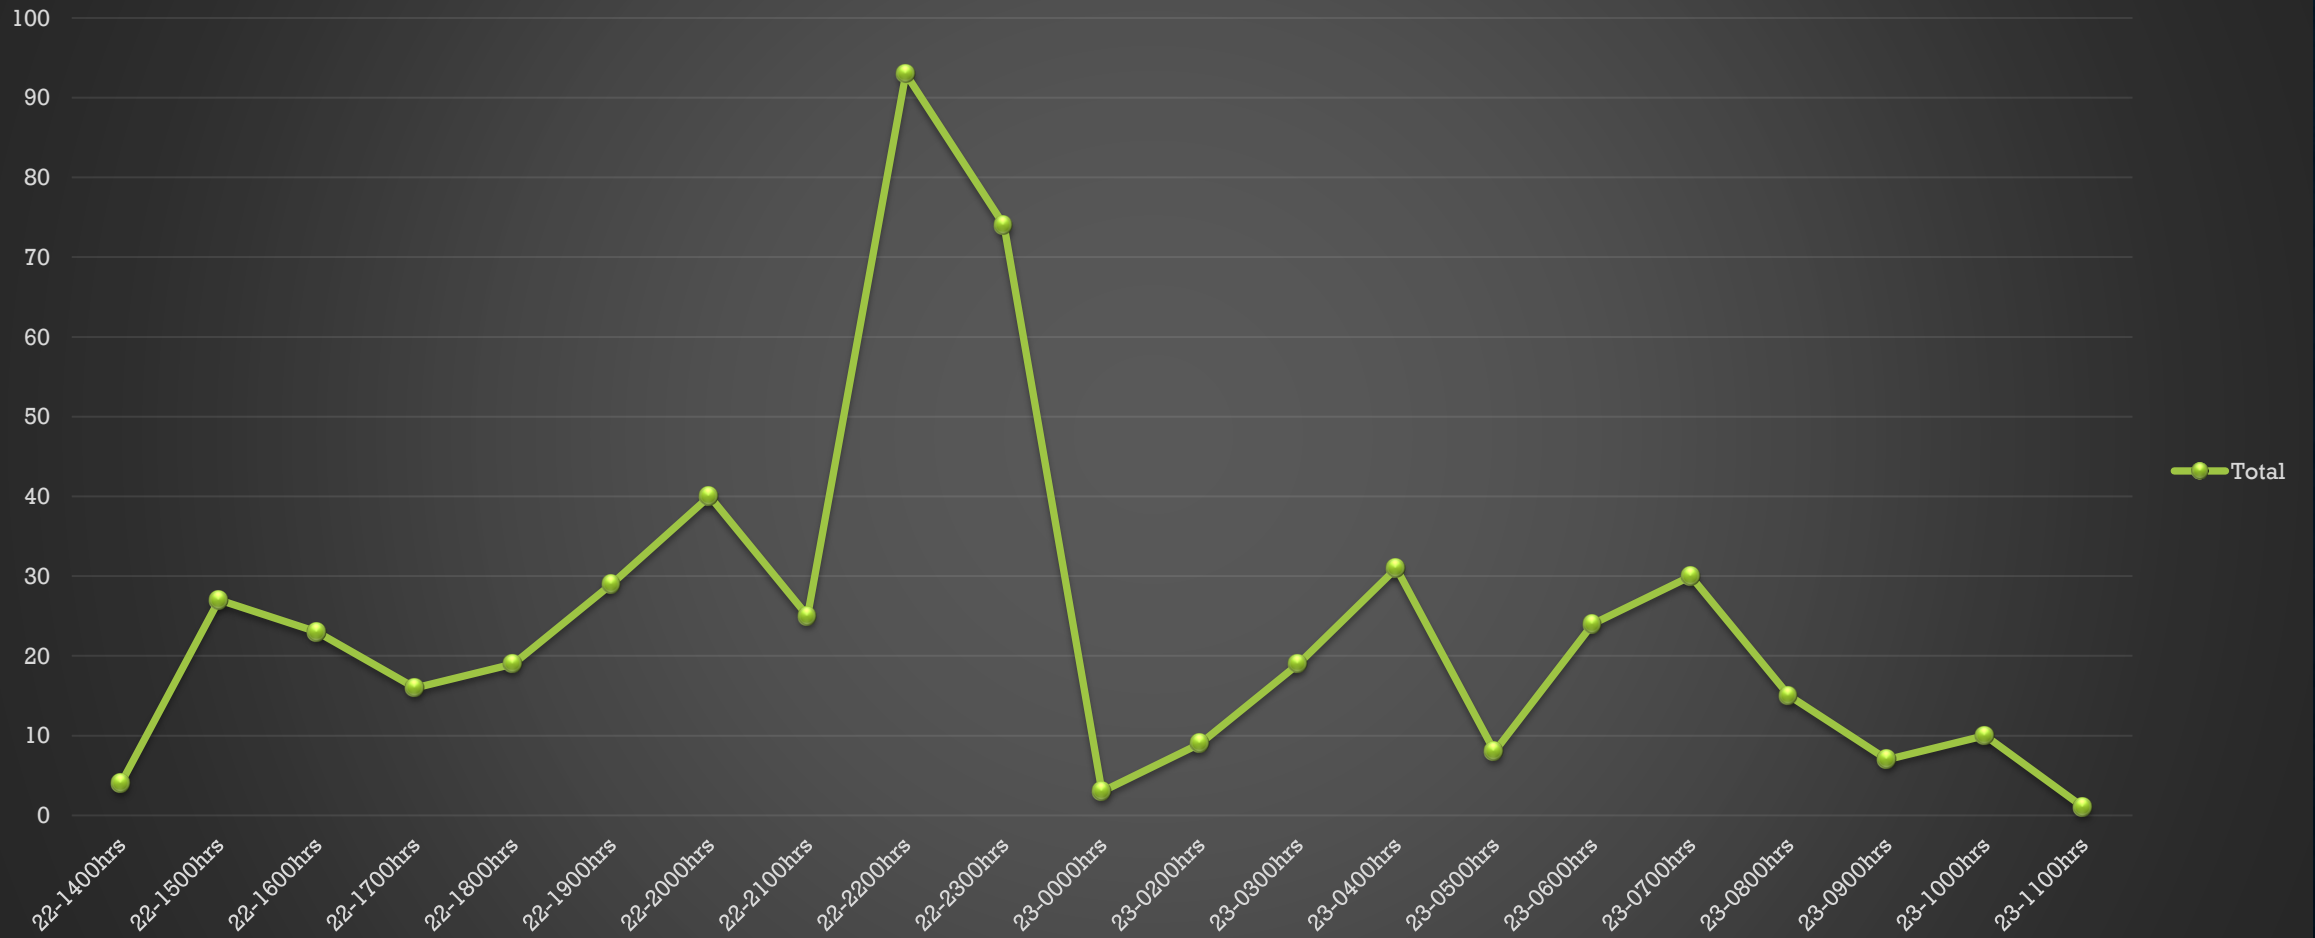

Total bonus points 1,050

(850, 1050, 950, 950 years prior)

Total for Event = 2,410 (1514, 1554, 2020, 2014, 2006 years prior)

RUMMAGE SALE

Items Included From

- Patrick – NW8T – Donations
- Kate – N3KN – Donations
- Dave - K2COE
- Danny – AI4RC
- Cam – W4XXV
- Christopher – K4HZ
- Carlos – N4OTX
- Estate of Max – WB8FLE (SK)

EDUCATIONAL ACTIVITY

FT8 Basics – Cam, W4XXV

- Attended by 6 people
- Handout available on website

CONTACTS – BY OPERATOR

CONTACTS – BY BAND

CONTACTS – BY HOUR

Contacts Per Hour (EST)

CONTACTS – BAND/HOUR

Contacts Per Band By Hour (EST)

	22-1400h	22-1500h	22-1600h	22-1700h	22-1800h	22-1900h	22-2000h	22-2100h	22-2200h	22-2300h	23-0000h	23-0200h	23-0300h	23-0400h	23-0500h	23-0600h	23-0700h	23-0800h	23-0900h	23-1000h	23-1100h	
10																				1	1	
15	1		3	3		2	8	2	4	3								4	4	5	1	
20	3	4	1	4	12	15	2	5	4	5		2	8		3	1	1	1	2	4		
40		23	19	9	7	12	30	9	51	57	3		10	27	4	20	18	10				
80								9	34	9		7	1	4	1	3	11					