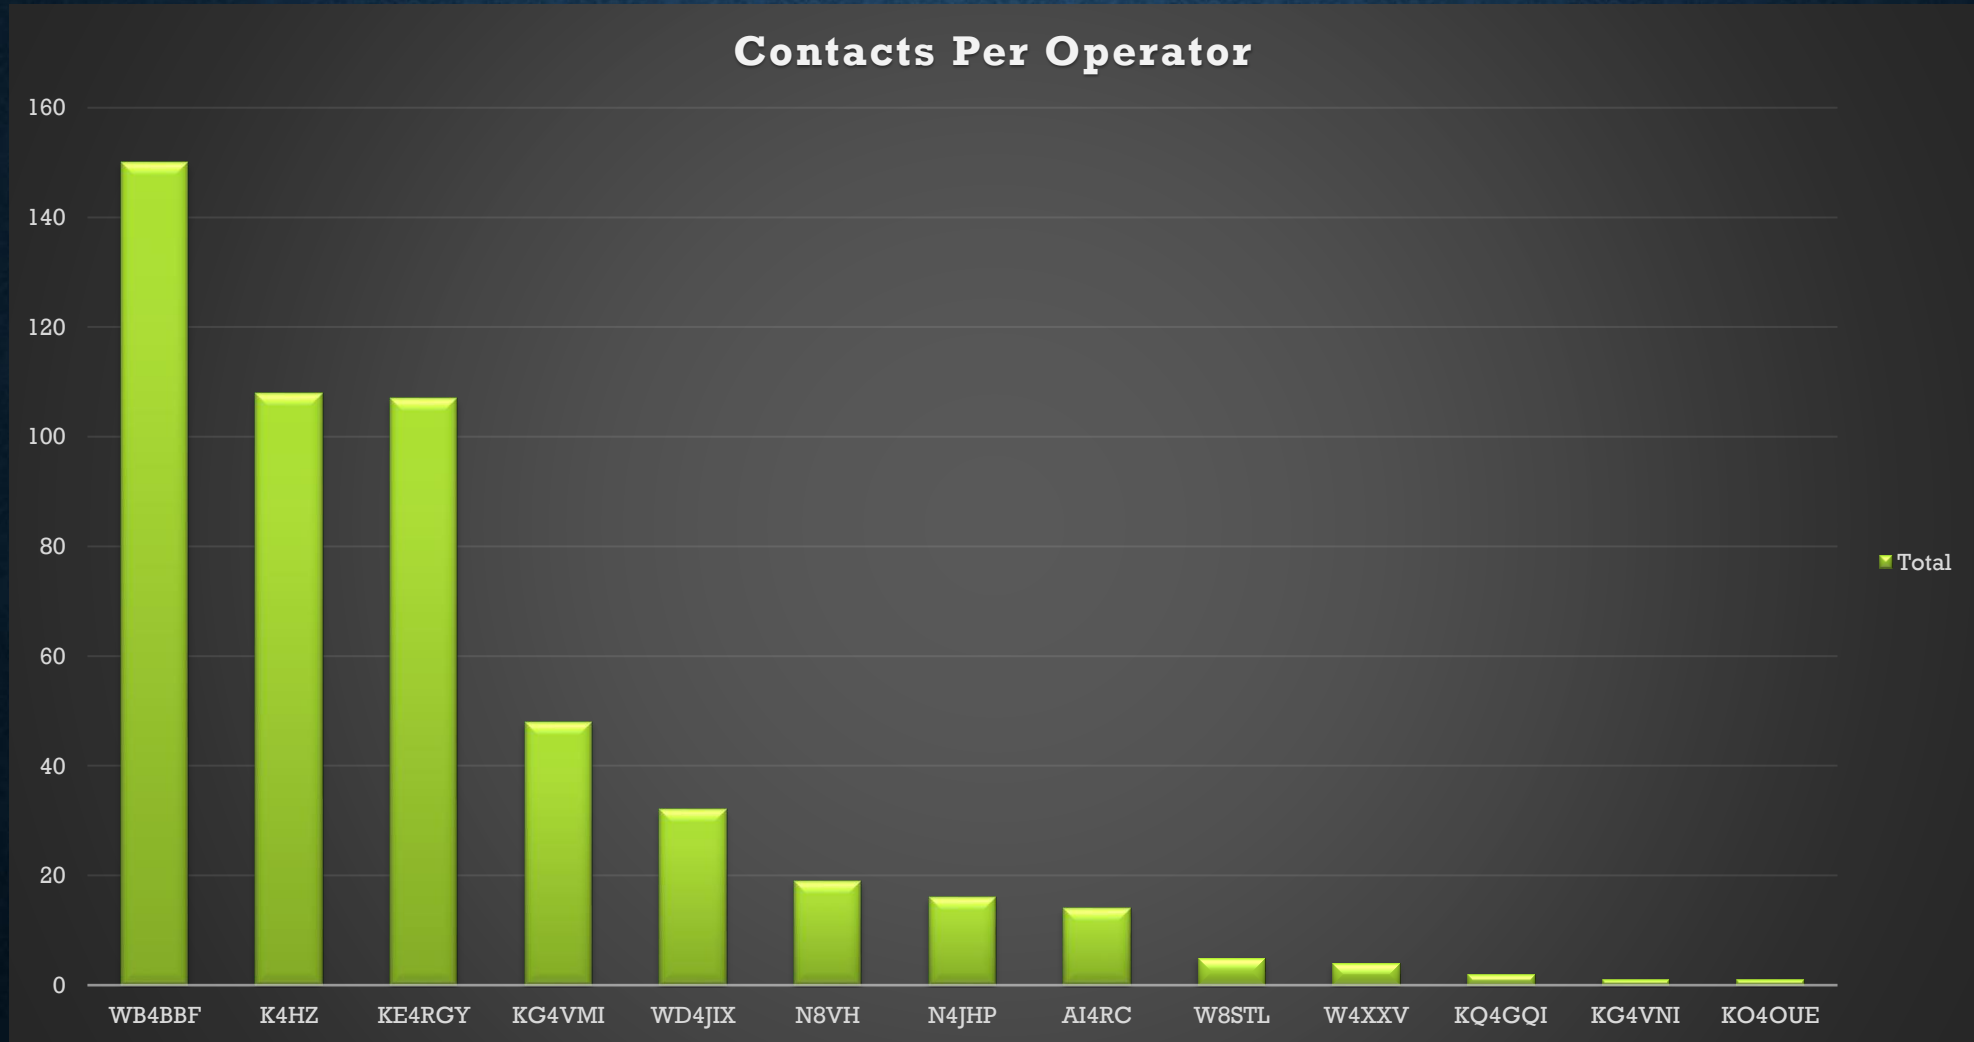

Claimed Contacts Score: 1,050 (564, 704, 1064, 1056 years prior)

POINTS – BREAKDOWN CONT.

- 100% emergency power 300
- Media Publicity 100
- Public location 100
- Public information table 100
- Formal Message 100
- Educational activity 100
- Entry submitted via web 50
- Social Media 100
- Safety officer 100

Total bonus points 1,050

(850, 1050, 950, 950 years prior)

Total for Event = 2,410 (1514, 1554, 2020, 2014, 2006 years prior)

RUMMAGE SALE

Items Included From

- Patrick – NW8T – Donations
- Kate – N3KN – Donations
- Dave - K2COE
- Danny – AI4RC
- Cam – W4XXV
- Christopher – K4HZ
- Carlos – N4OTX
- Estate of Max – WB8FLE (SK)

EDUCATIONAL ACTIVITY

FT8 Basics – Cam, W4XXV

- Attended by 6 people
- Handout available on website

CONTACTS – BY OPERATOR

CONTACTS – BY BAND

CONTACTS – BY HOUR

Contacts Per Hour (EST)

CONTACTS – BAND/HOUR

Contacts Per Band By Hour (EST)

	22-1400h	22-1500h	22-1600h	22-1700h	22-1800h	22-1900h	22-2000h	22-2100h	22-2200h	22-2300h	23-0000h	23-0200h	23-0300h	23-0400h	23-0500h	23-0600h	23-0700h	23-0800h	23-0900h	23-1000h	23-1100h	
10																				1	1	
15	1		3	3		2	8	2	4	3								4	4	5	1	
20	3	4	1	4	12	15	2	5	4	5		2	8		3	1	1	1	2	4		
40		23	19	9	7	12	30	9	51	57	3		10	27	4	20	18	10				
80								9	34	9		7	1	4	1	3	11					