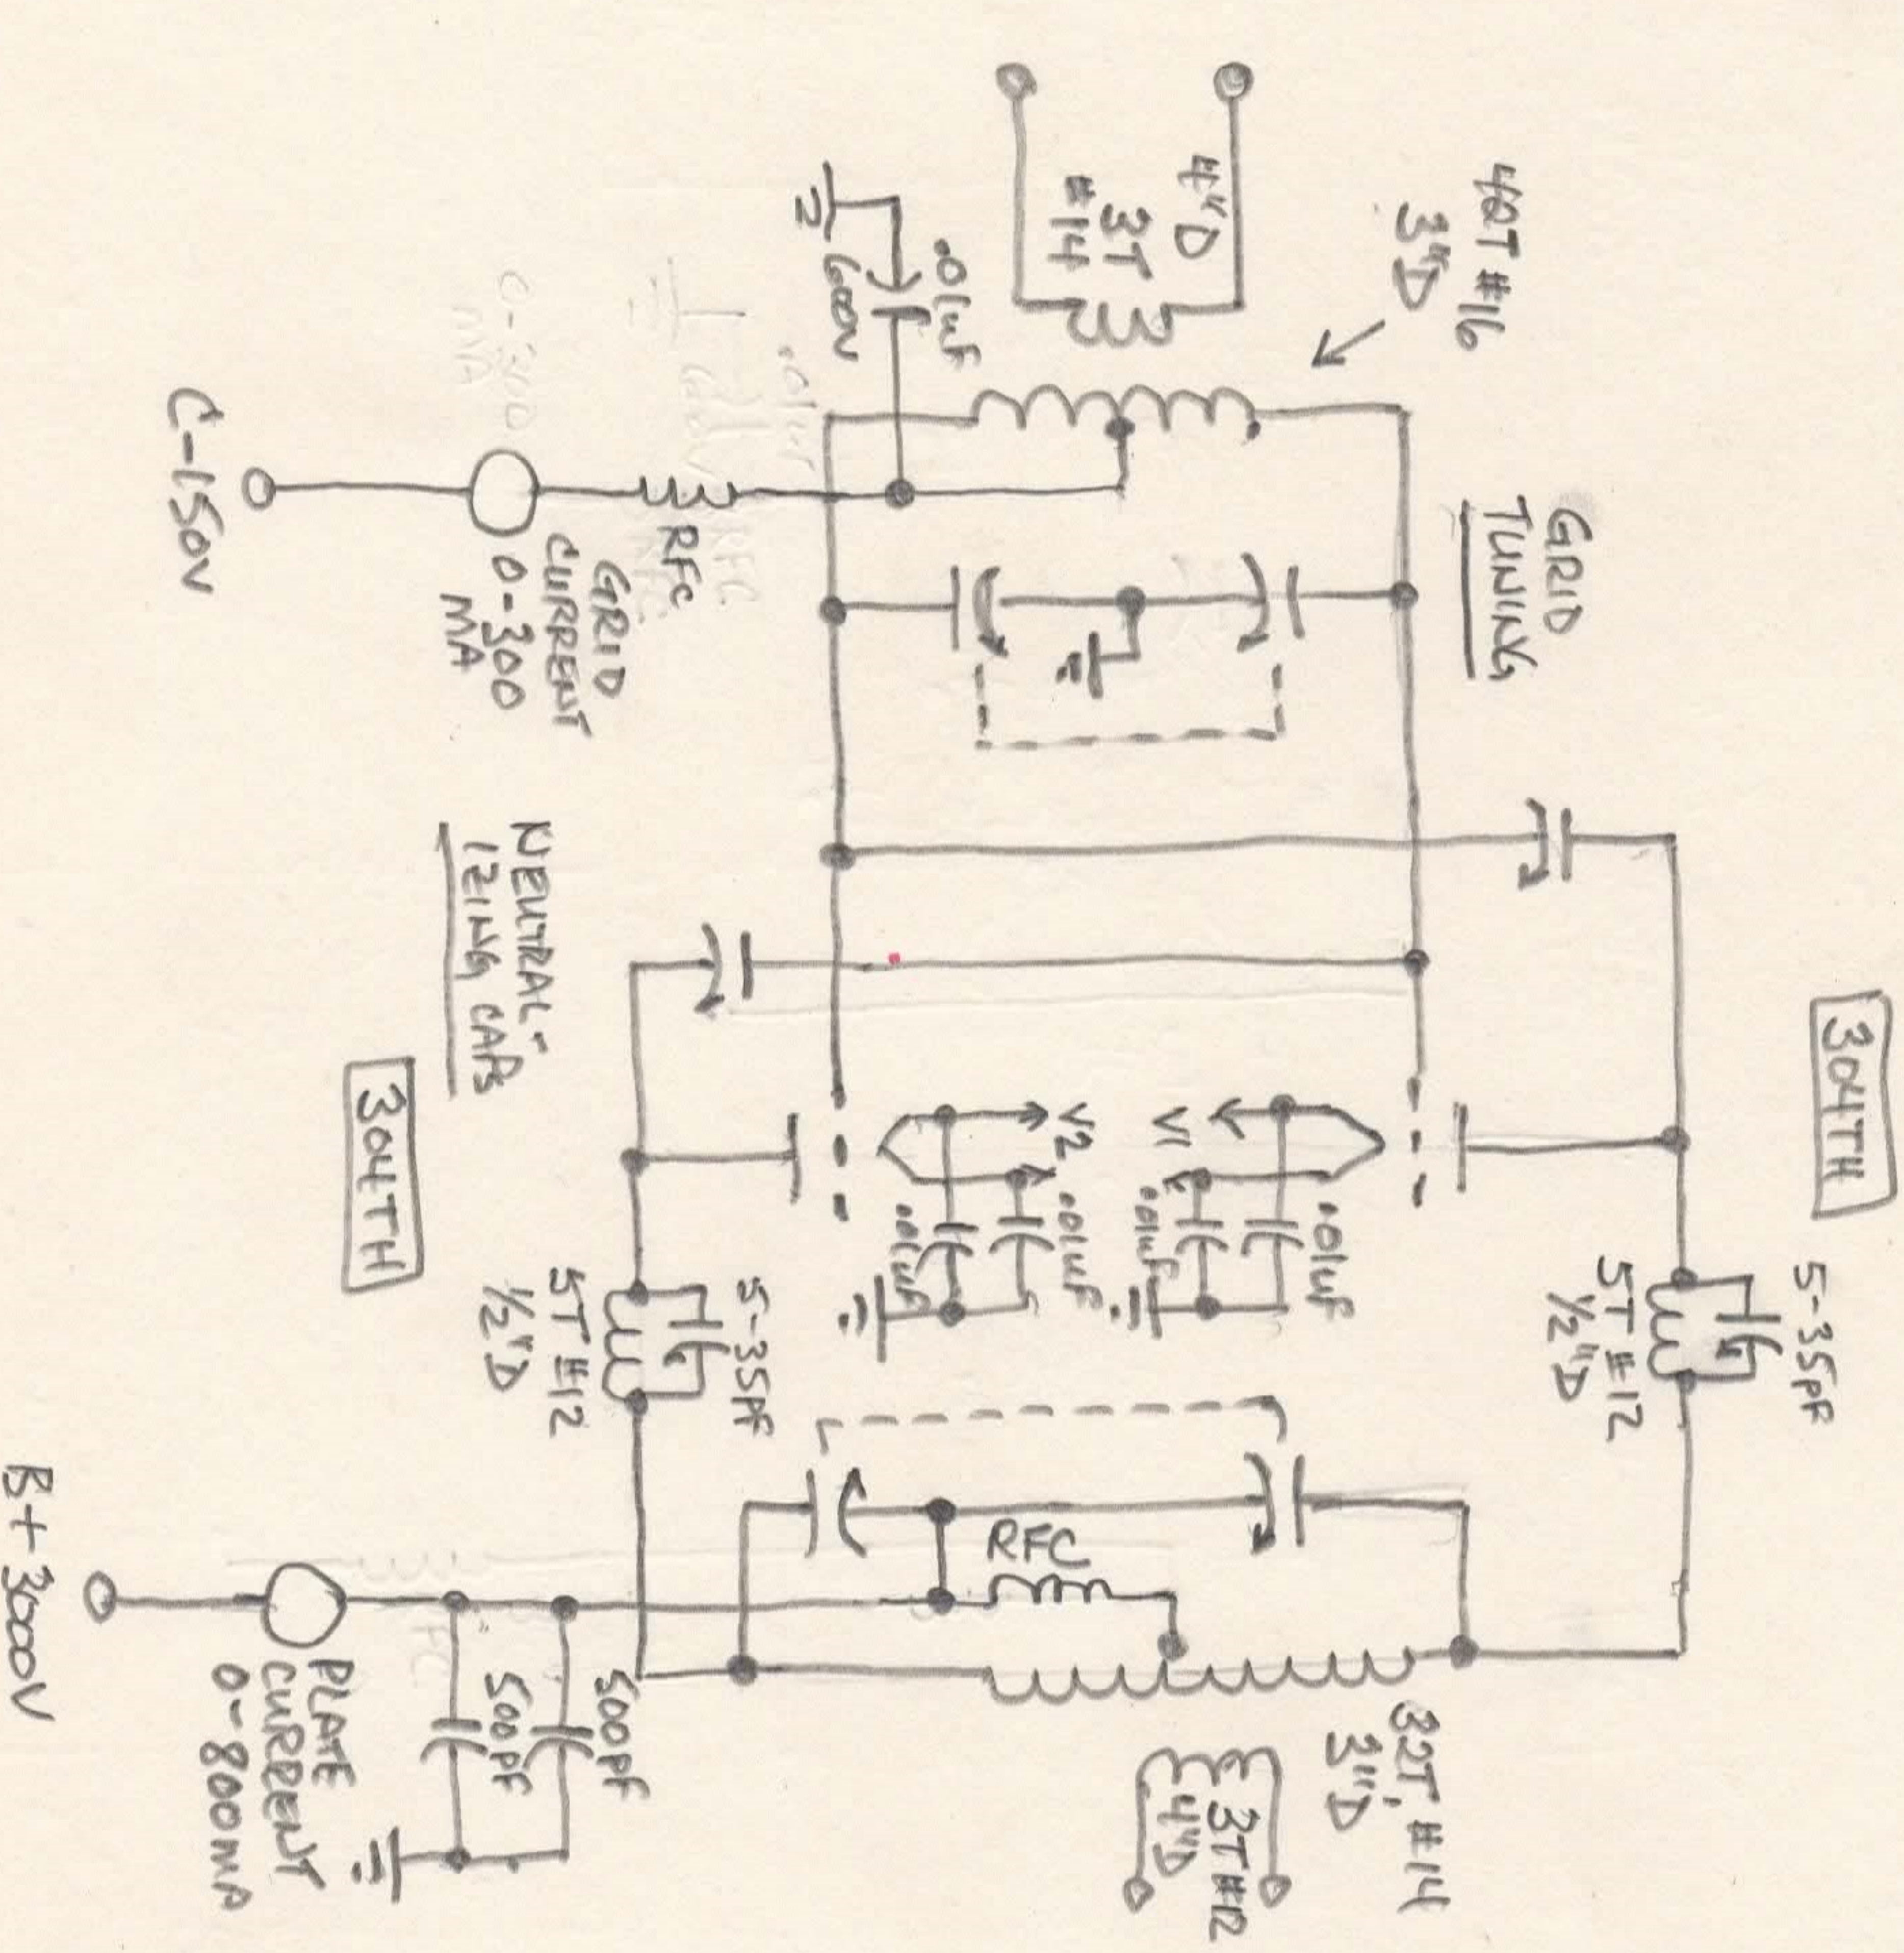

THORAD 50D
M9F96

1/4" Final Power Amp
- DRAWN 5/1/2004

NOTES:
1) REPLACED PLATE TUNING CABLE